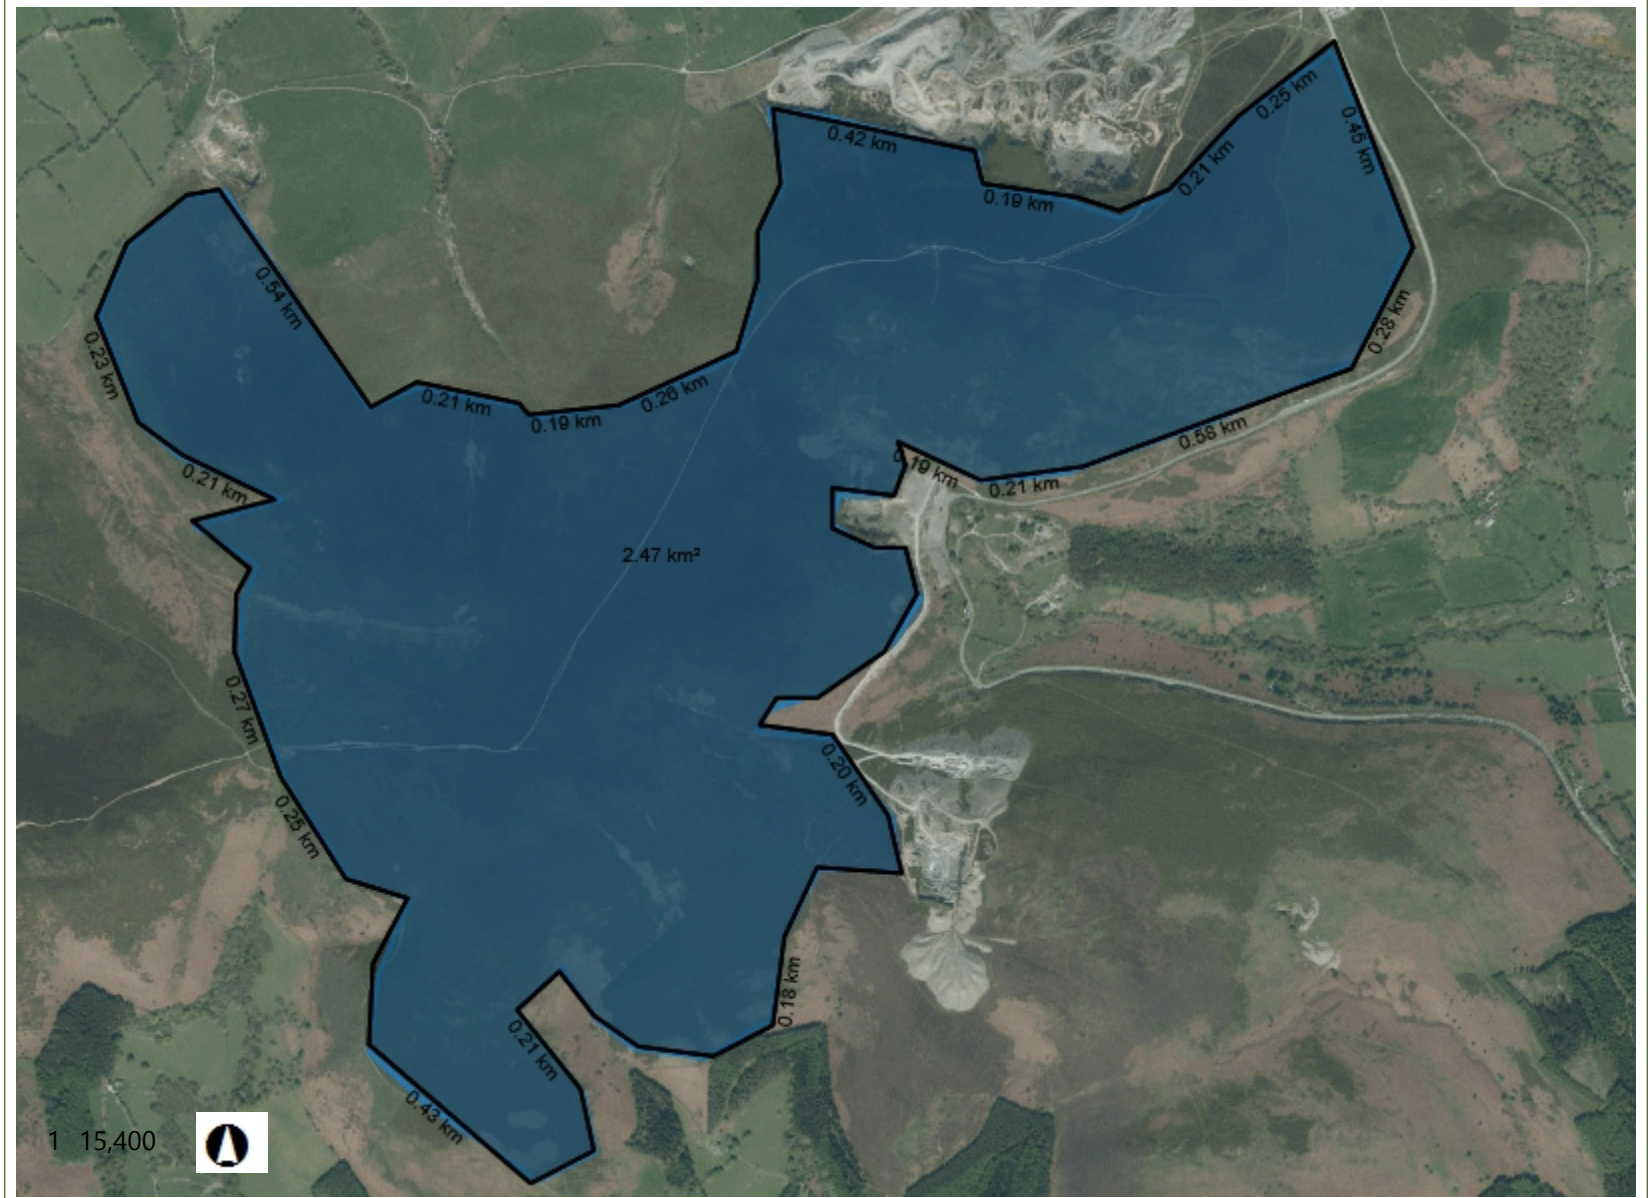

## Legend

## Notes

0.8 0 0.39 0.8 Kilometers

British\_National\_Grid